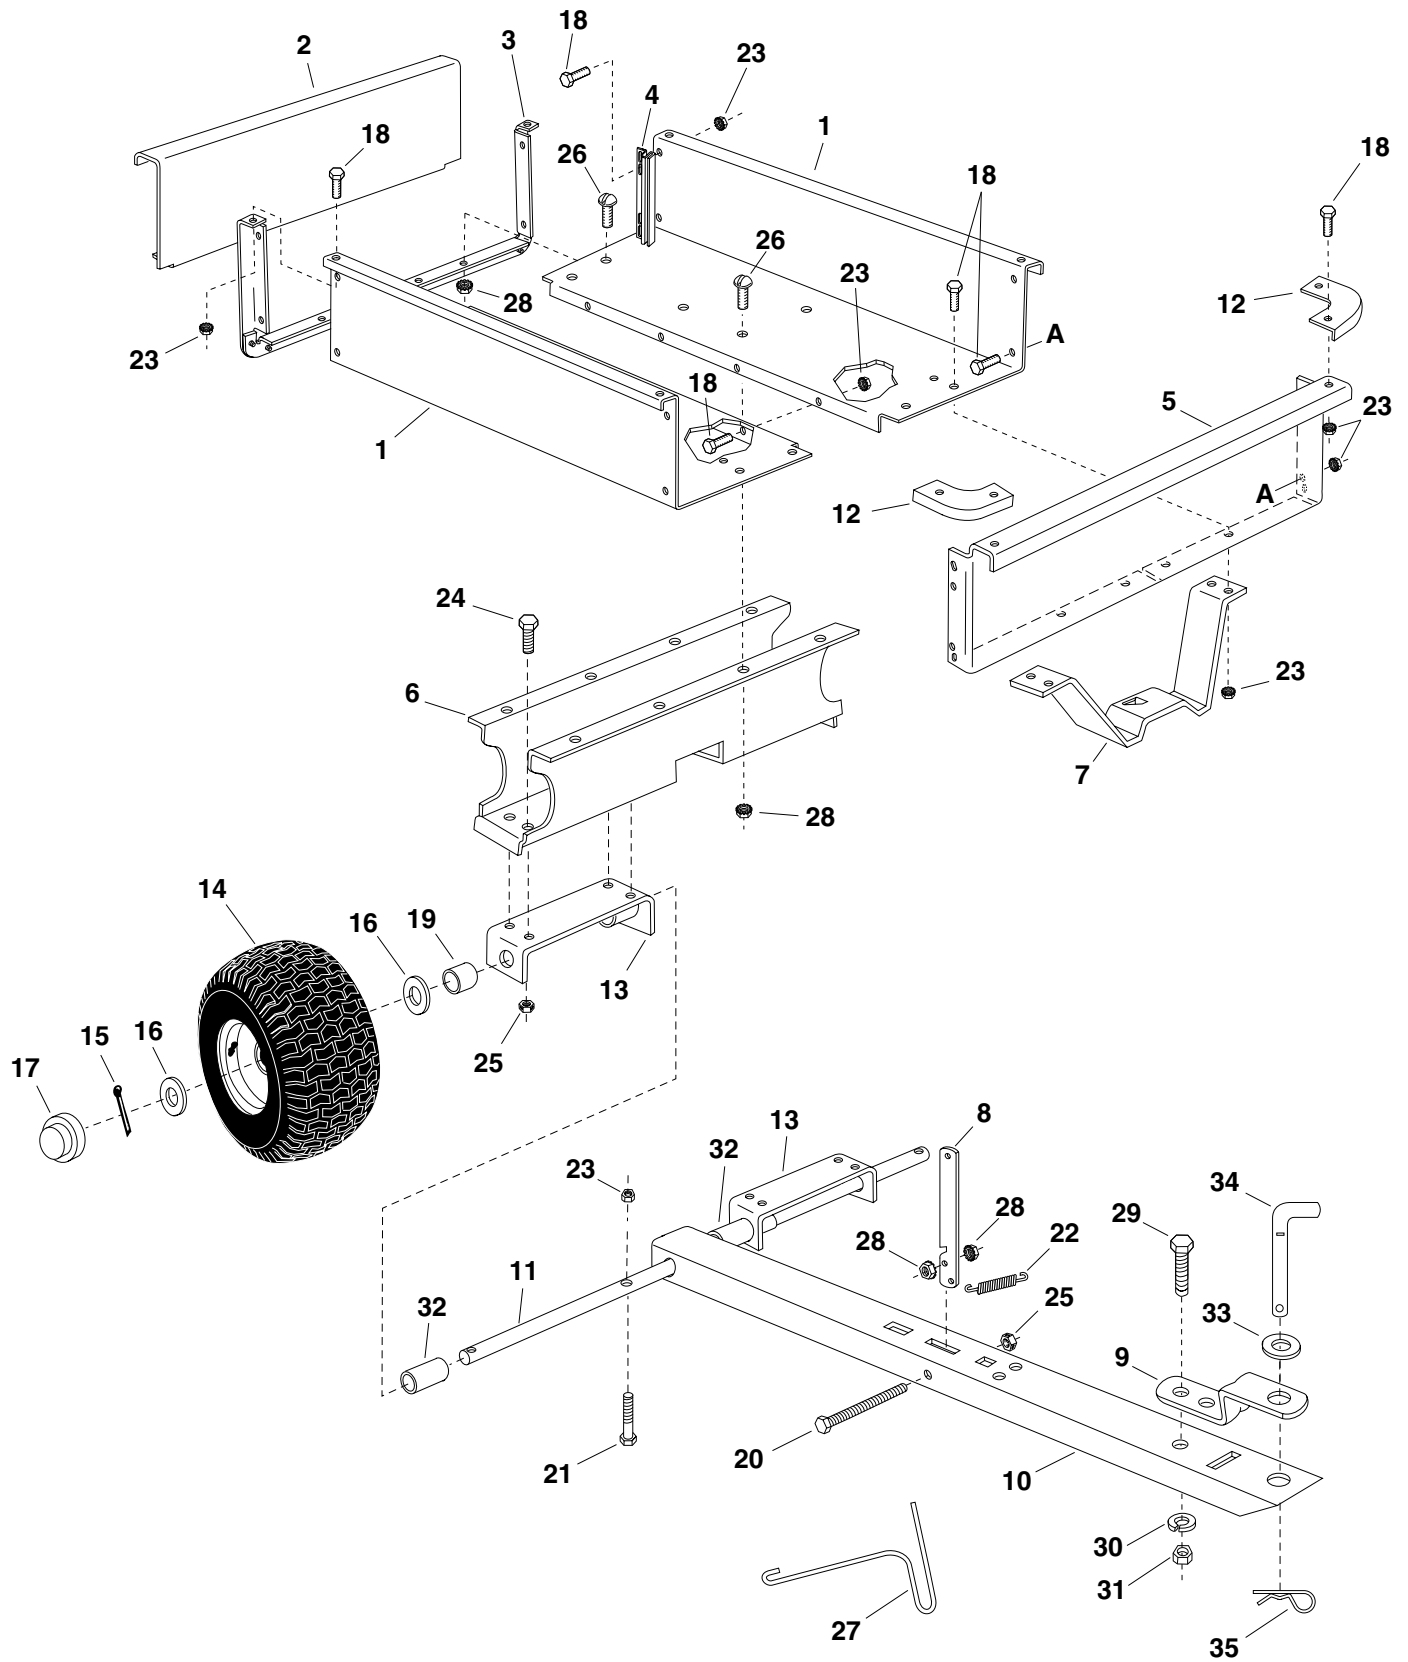

REPAIR PARTS FOR CART MODELS 45-02172 & 190-521-100

REPAIR PARTS LIST FOR CART MODELS 45-02172 & 190-521-100

REF. NO.	PART NO.	DESCRIPTION	45-02172	190-521-100
1	23984	Cart Body	2	2
2	23504	Tailgate	1	1
3	62457	Tailgate Reinforcement Bracket	1	1
4	23548	Guide, Tailgate	2	2
5	23490	Front Panel	1	1
6	23821	Wheel Support	1	1
7	24757	Latch Stand Bracket	1	1
8	24498	Latch Lock Lever	1	1
9	23014	Hitch Bracket	1	1
10	24756	Tongue (Draw Bar)	1	1
11	24462	Axle, Wheel 1" Dia.	1	1
12	23484	Cap, Front Corner	2	2
13	62359	Axle Bracket Assembly	2	2
14	47049	Wheel, 20.0" x 10.0"	2	---
	43649	Wheel, 20.0" x 10.0"	---	2
15	43093	Cotter Pin, 1/8" Dia. x 1-1/2"	2	2
16	43601	Washer, Flat 1.032"	4	4
17	43014	Hub Cap	2	2
18	43175	Hex Bolt, 1/4-20 x 1/2" *	24	24
19	45132	Spacer Tube (Short)	2	2
20	47407	Hex Bolt, 5/16-18 x 3-3/4"	1	1
21	1509-69	Hex Bolt, 1/4-20 x 1-3/4" *	2	2
22	47408	Spring	1	1
23	46978	Hex Nut, 1/4-20 Thread *	26	26
24	43182	Hex Bolt, 5/16-18 x 3/4" Lg.*	8	8
25	43064	Hex Lock Nut, 5/16" Thread	9	9
26	43814	St. Truss Hd. Bolt, 5/16-18 x 3/4" Lg.*	12	12
27	47622	Spring Puller	1	1
28	46980	Hex Nut, 5/16-18 (SEMS)	14	14
29	43001	Hex Bolt, 3/8-16 x 1" Lg. *	1	1
30	43003	Lock Washer, 3/8" *	1	1
31	43015	Hex Nut, 3/8-16 Thread *	1	1
32	44678	Spacer Tube (Long)	2	2
33	R19171616	Flat Washer, 17/32" x 1"	1	1
34	46065	Pin, Hitch	1	1
35	43343	Hair Cotter Pin, 1/8"	1	1
	48457	Owners Manual	1	1